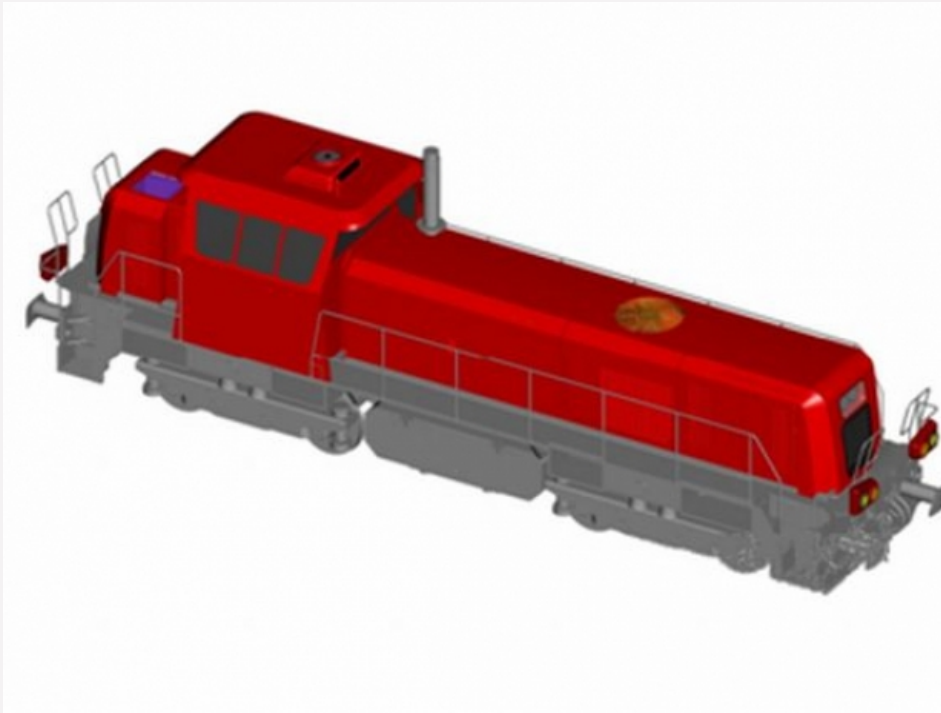

723.6

DESCRIPTION

four-axle diesel locomotive with 18.0 to 19.5 tonnes per axle utilises electric AC/DC power transmission

TECHNICAL INFORMATION

Builder: CZ Loko

Type: 723.6

Gauge: 1345

Nr. axles: 4

Traction: diesel